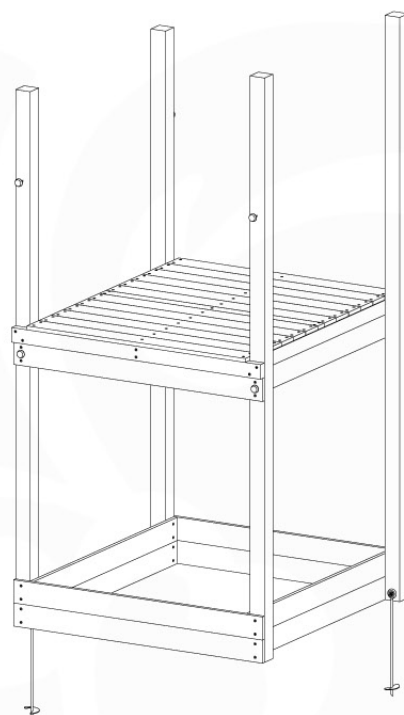

FD05

03-1

Foundation Plan - P07 - 27-11-2020 - v3

03-2

Foundation Plan - P06 - 27-11-2020 - v3

04 Base Tower

BT10

	PartNo	PartName	QTY.
Hardware Pack	001_406	Stealth Screw 8x45	10
	002_220	Gap Point Screw T25 - 5x45	118
	002_223	Gap Point Screw T25 - 5x80	20
Other	007_001	Ground-anchor	2
Hardware Pack	022_31x	bpc-base version 3	8
	022_84x	bpc cover	8
Timber	A220	Post 70x70 L2200	2
	A240	Post 70x70 L2400	2
	C114	Beam 1140 mm	5
	D100	Board 1000 mm	11-14
	D114	Board 1140 mm	12

Base Tower NL - P05 - BT10 - 30-11-2020 - v3.0

04-1

Base Tower NL - P13 - BT10 - 30-11-2020 - v3.0

04-2

04-3

04-4

05 Balustrade (2x)

BL04