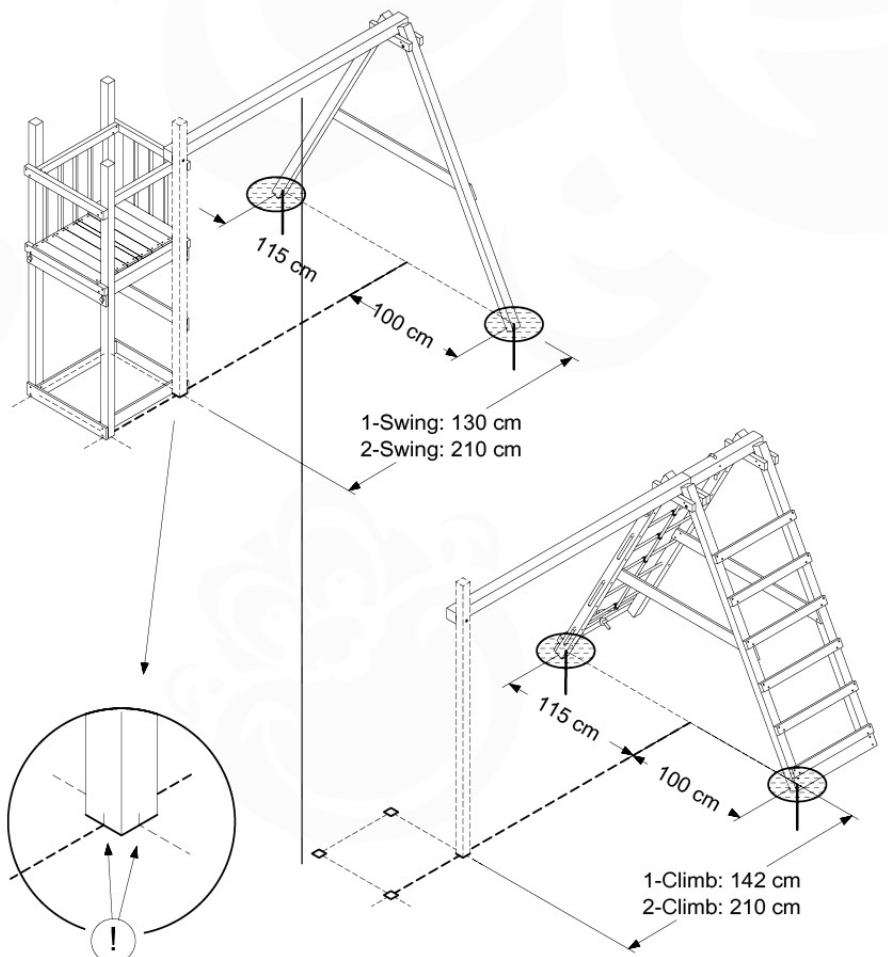

FD05

03-1

Foundation Plan - P07 - 27-11-2020 - v3

03-2

Foundation Plan - P06 - 27-11-2020 - v3

04 Base Tower

BT10

	PartNo	PartName	QTY.
Hardware Pack	001_406	Stealth Screw 8x45	10
	002_220	Gap Point Screw T25 - 5x45	118
	002_223	Gap Point Screw T25 - 5x80	20
Other	007_001	Ground-anchor	2
Hardware Pack	022_31x	bpc-base version 3	8
	022_84x	bpc cover	8
Timber	A220	Post 70x70 L2200	2
	A240	Post 70x70 L2400	2
	C114	Beam 1140 mm	5
	D100	Board 1000 mm	11-14
	D114	Board 1140 mm	12