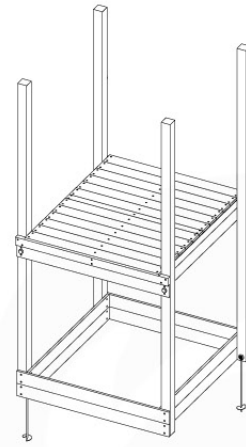

12

+

12

1-Swing frame / 2-Swing frame
457_101
457_102

+

12

1-Climb frame / 2-Climb frame
457_105
457_106

12 Ground Anchors

GA05

Parts:
Hardware Package Tower

Ground Anchors 120 - P02 - 27-11-2020 - v1

12-1

12-2

13 Accessories

AC01

	PartNo	PartName	QTY.
Hardware Pack	001_406	Stealth Screw 8x45	1
	002_041	Dome head screw 4.5 x 20 mm	3
	002_042	Dome head screw 3.5 x 13mm	4
	002_219	Gap Point Screw T25 - 5x30	2
	022_84x	bpc cover	1
Other	022_300	Steering Wheel	1
	022_800	Rail P/T 105	1
	022_910	Sandpad	1
	103_901	Logo ID Plate	1
	104_107	Tool Set Climbing Units	1
	120_024	Tower Flag	1
	122_302	Telescope	1