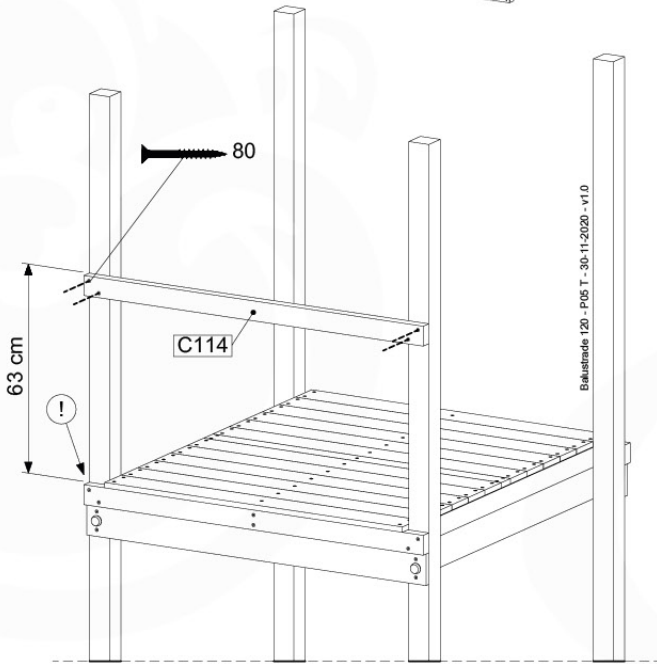

05-1

06 Balustrade

BL03