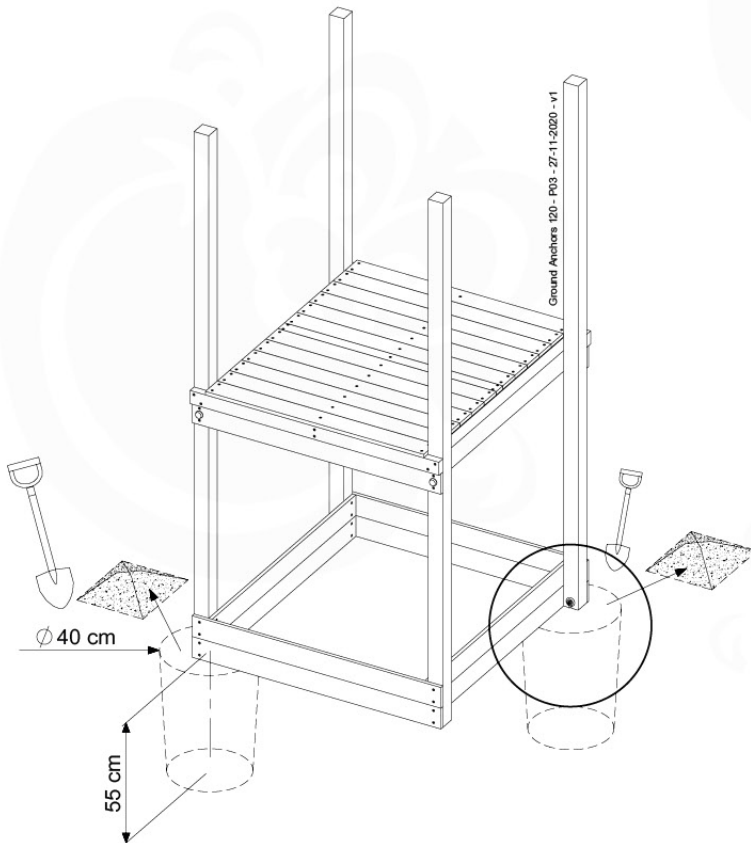

12

+

12

1-Swing frame / 2-Swing frame
457_101
457_102

+

12

1-Climb frame / 2-Climb frame
457_105
457_106

12 Ground Anchors

GA05

Parts:
Hardware Package Tower

Ground Anchors 120 - P02 - 27-11-2020 - v1

12-1

12-2

13 Accessories

AC01

	PartNo	PartName	QTY.
Hardware Pack	001_406	Stealth Screw 8x45	1
	002_041	Dome head screw 4.5 x 20 mm	3
	002_042	Dome head screw 3.5 x 13mm	4
	002_219	Gap Point Screw T25 - 5x30	2
	022_84x	bpc cover	1
Other	022_300	Steering Wheel	1
	022_800	Rail P/T 105	1
	022_910	Sandpad	1
	103_901	Logo ID Plate	1
	104_107	Tool Set Climbing Units	1
	120_024	Tower Flag	1
	122_302	Telescope	1