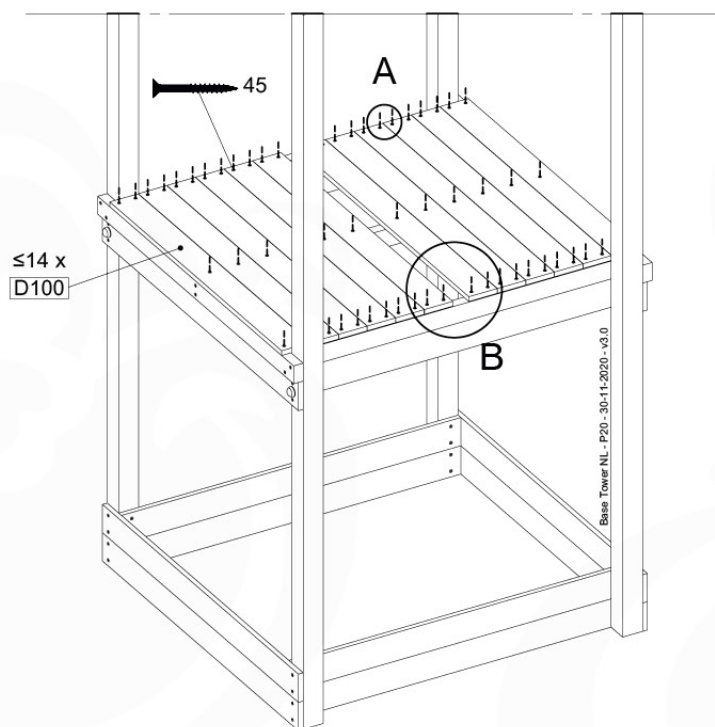

FD05

03-1

Foundation Plan - P07 - 27-11-2020 - v3

03-2

Foundation Plan - P06 - 27-11-2020 - v3

04 Base Tower

BT10

	PartNo	PartName	QTY.
Hardware Pack	001_406	Stealth Screw 8x45	10
	002_220	Gap Point Screw T25 - 5x45	118
	002_223	Gap Point Screw T25 - 5x80	20
Other	007_001	Ground-anchor	2
Hardware Pack	022_31x	bpc-base version 3	8
	022_84x	bpc cover	8
Timber	A220	Post 70x70 L2200	2
	A240	Post 70x70 L2400	2
	C114	Beam 1140 mm	5
	D100	Board 1000 mm	11-14
	D114	Board 1140 mm	12

Base Tower NL - P05 - BT10 - 30-11-2020 - v3.0

04-1

Base Tower NL - P13 - BT10 - 30-11-2020 - v3.0

04-2

04-3

04-4

05 Balustrade (2x)

BL04

	PartNo	PartName	QTY.
Hardware Pack	002_220	Gap Point Screw T25 - 5x45	24
	002_223	Gap Point Screw T25 - 5x80	4
Timber	C114	Beam 1140 mm	1
	D65	Board 650 mm	6

Balustrade 120 - P03 T - 30-11-2020 - v1.0