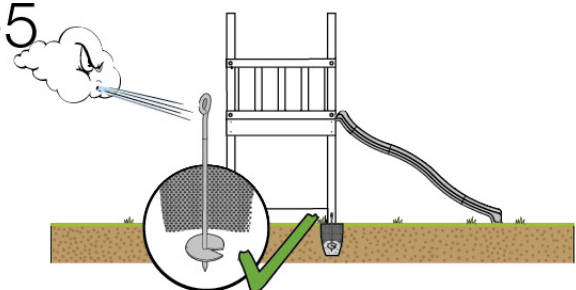

02 Safe Playground

02-1

02-2

02-3

02-4

02-5