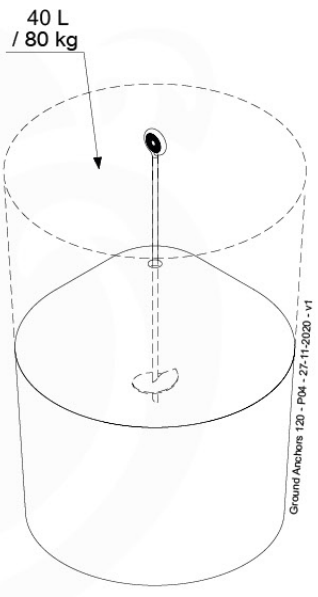

GA05

Parts:
Hardware Package Tower

Ground Anchors 120 - P02 - 27-11-2020 - v1

12-1

12-2

13 Accessories

AC01

	PartNo	PartName	QTY.
Hardware Pack	001_406	Stealth Screw 8x45	1
	002_041	Dome head screw 4.5 x 20 mm	3
	002_042	Dome head screw 3.5 x 13mm	4
	002_219	Gap Point Screw T25 - 5x30	2
	022_84x	bpc cover	1
Other	022_300	Steering Wheel	1
	022_800	Rail P/T 105	1
	022_910	Sandpad	1
	103_901	Logo ID Plate	1
	104_107	Tool Set Climbing Units	1
	120_024	Tower Flag	1
	122_302	Telescope	1