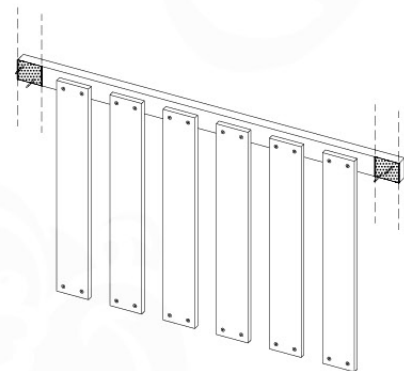

	PartNo	PartName	QTY.
Hardware Pack	002_220	Gap Point Screw T25 - 5x45	24
	002_223	Gap Point Screw T25 - 5x80	4
Timber	C114	Beam 1140 mm	1
	D65	Board 650 mm	6

Balustrade 120 - P03 T - 30-11-2020 - v1.0

05-1

06 Balustrade

BL03

	PartNo	PartName	QTY.
Hardware Pack	002_220	Gap Point Screw T25 - 5x45	24
	002_223	Gap Point Screw T25 - 5x80	4
Timber	C114	Beam 1140 mm	1
	D65	Board 650 mm	6

Balustrade 120 - P02 U - 30-11-2020 - v1.0