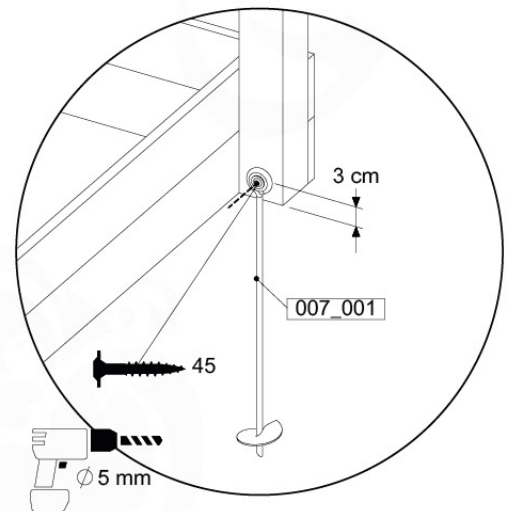

12

+

12

1-Swing frame / 2-Swing frame
457_101
457_102

+

12

1-Climb frame / 2-Climb frame
457_105
457_106

12 Ground Anchors

GA05

Parts:
Hardware Package Tower

Ground Anchors 120 - P02 - 27-11-2020 - v1

12-1

12-2

13 Accessories

AC01

	PartNo	PartName	QTY.
Hardware Pack	001_406	Stealth Screw 8x45	1
	002_041	Dome head screw 4.5 x 20 mm	3
	002_042	Dome head screw 3.5 x 13mm	4
	002_219	Gap Point Screw T25 - 5x30	2
	022_84x	bpc cover	1
Other	022_300	Steering Wheel	1
	022_800	Rail P/T 105	1
	022_910	Sandpad	1
	103_901	Logo ID Plate	1
	104_107	Tool Set Climbing Units	1
	120_024	Tower Flag	1
	122_302	Telescope	1