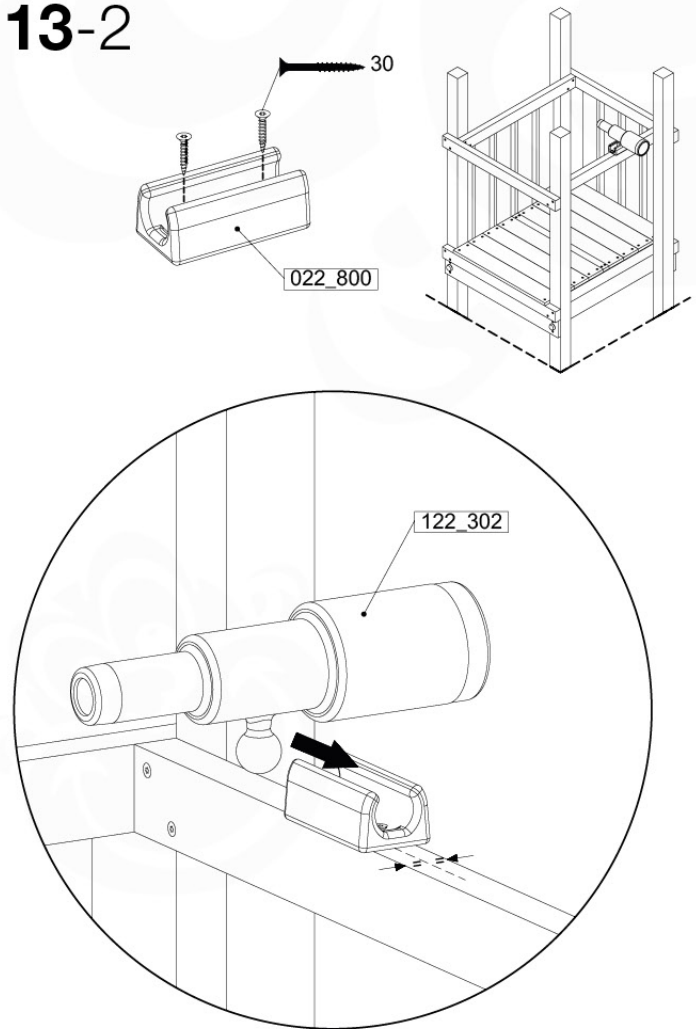

13-2

Accessory ref. - P03 - 18-11-2020 - v3