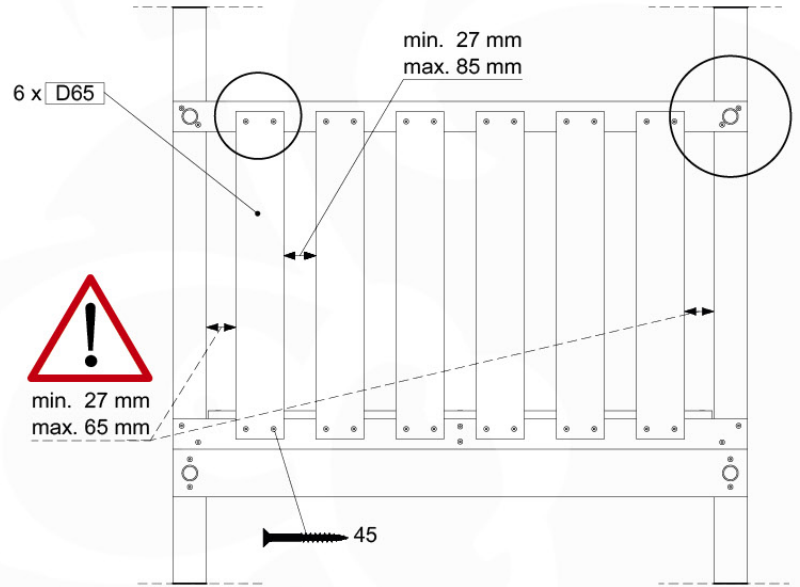

05-1

06 Balustrade

BL03