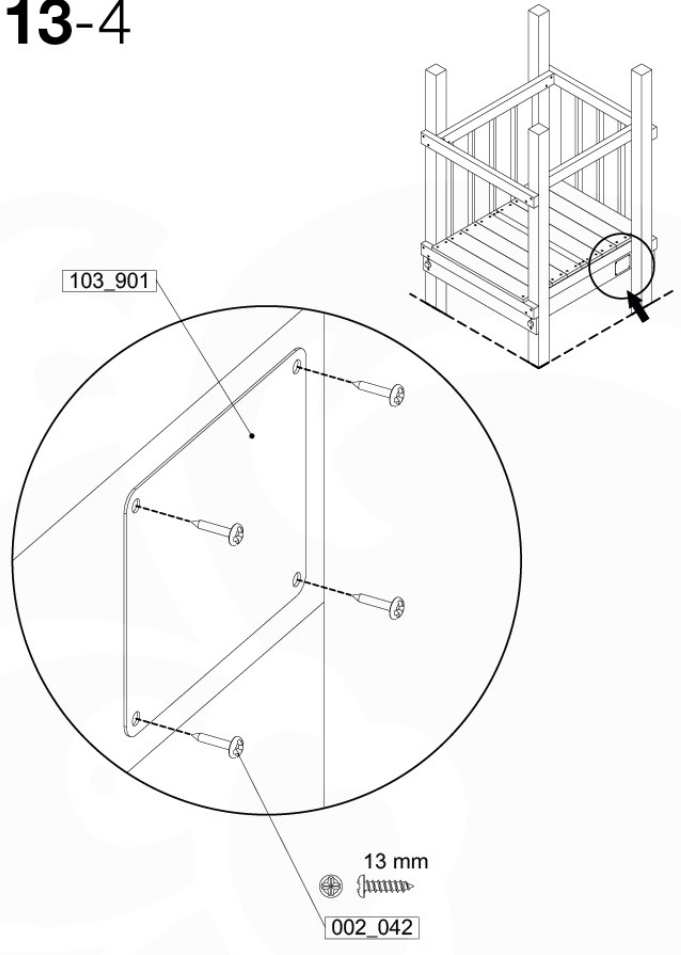

13-3

13-4

Accessory set - P04 - 18-11-2020 - v3

13-5

1x
022_910