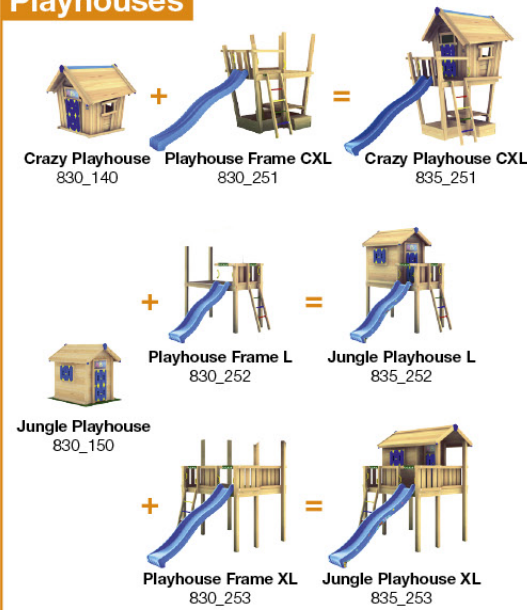

Convert 120 for OLmodules - P05 THOME - 30-11-2020 - v1.0

15-1

Convert 120 for OLmodules - P08 T - 30-11-2020 - v1.0

Playtowers

Playhouses

Modules

Links

Swings