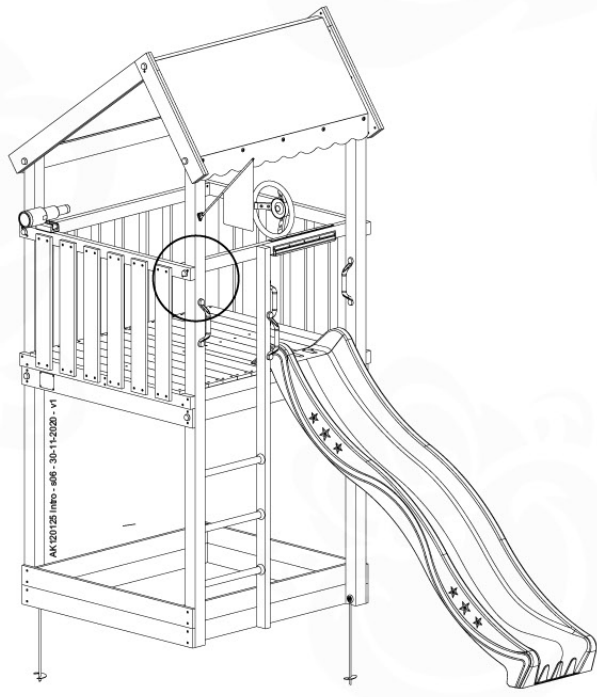

13-5

1x
022_910