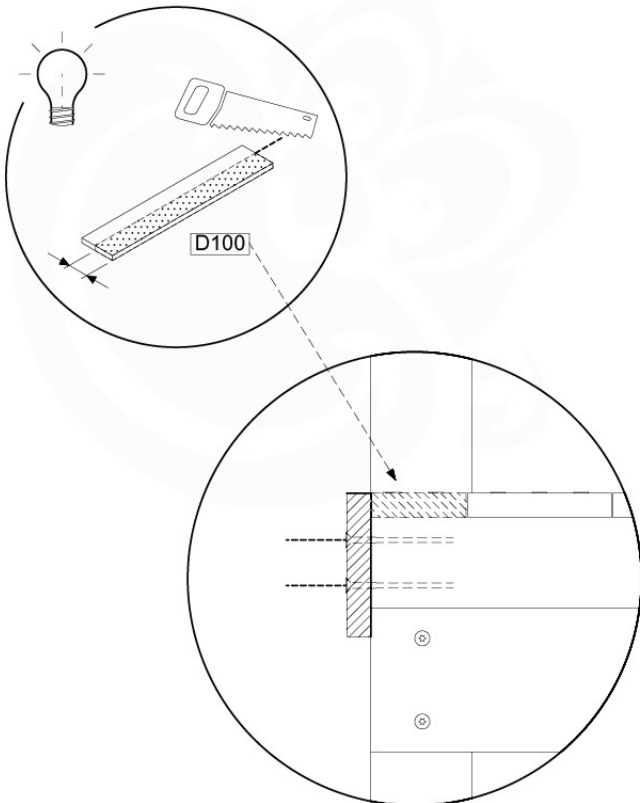

15 Tower preparation for Modules/ links

- 450_240 / 850_240 Bridge Module
- 450_255 / 850_255 Balcony Module
- 450_410 / 850_410 Boat Module
- 450_415 / 850_415 Train Module
- 470_100 / 870_100 Bridge Link
- 470_105 / 870_105 Net Link

15-1