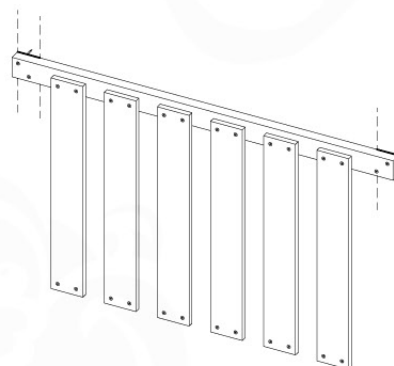

FD05

03-1

Foundation Plan - P07 - 27-11-2020 - v3

03-2

Foundation Plan - P06 - 27-11-2020 - v3

04 Base Tower

BT10

	PartNo	PartName	QTY.
Hardware Pack	001_406	Stealth Screw 8x45	10
	002_220	Gap Point Screw T25 - 5x45	118
	002_223	Gap Point Screw T25 - 5x80	20
Other	007_001	Ground-anchor	2
Hardware Pack	022_31x	bpc-base version 3	8
	022_84x	bpc cover	8
Timber	A220	Post 70x70 L2200	2
	A240	Post 70x70 L2400	2
	C114	Beam 1140 mm	5
	D100	Board 1000 mm	11-14
	D114	Board 1140 mm	12

Base Tower NL - P05 - BT10 - 30-11-2020 - v3.0

04-1

Base Tower NL - P13 - BT10 - 30-11-2020 - v3.0

04-2

04-3

04-4

05 Balustrade (2x)

BL04