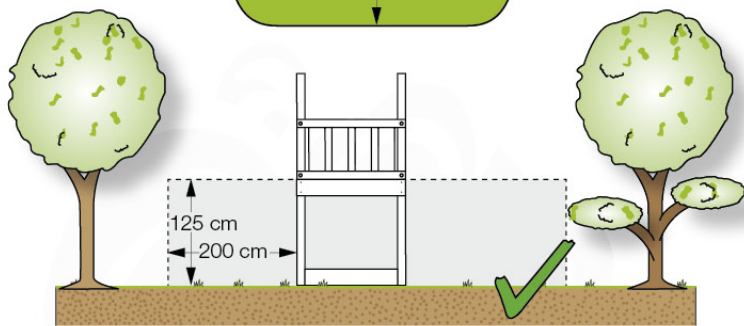

02 Safe Playground

02-1

02-2

02-3

02-4

02-5