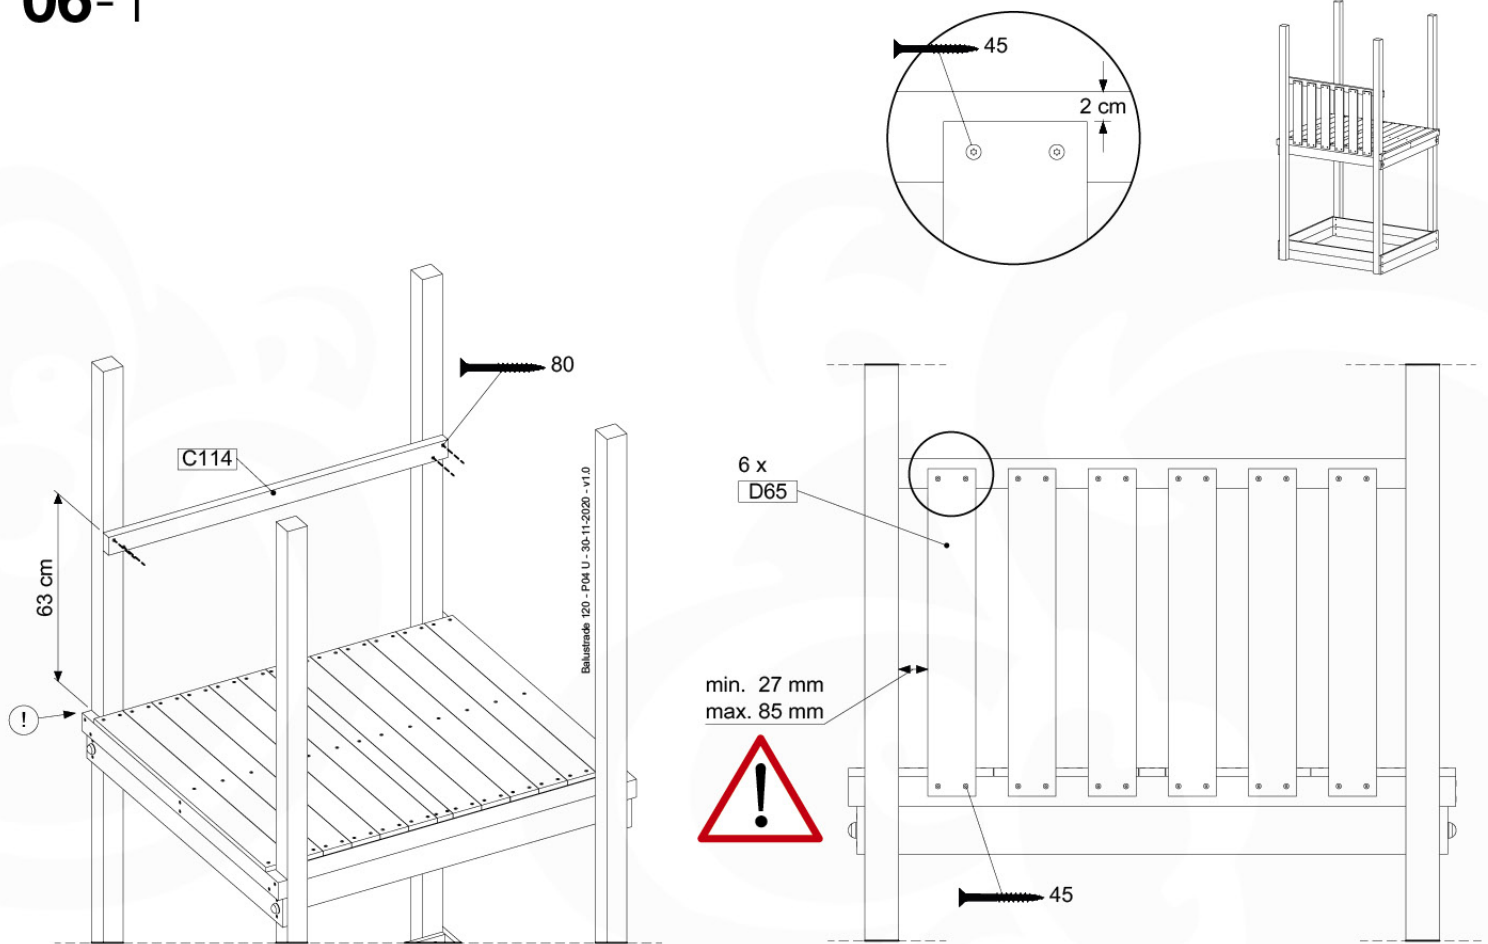

05-1

06 Balustrade

BL03

	PartNo	PartName	QTY.
Hardware Pack	002_220	Gap Point Screw T25 - 5x45	24
	002_223	Gap Point Screw T25 - 5x80	4
Timber	C114	Beam 1140 mm	1
	D65	Board 650 mm	6

Balustrade 120 - P02 U - 30-11-2020 - v1.0

06-1

07 Roof Home

RF10

	PartNo	PartName	QTY.
Hardware Pack	001_417	Stealth Screw 8x80	6
	002_219	Gap Point Screw T25 - 5x30	28
	002_220	Gap Point Screw T25 - 5x45	8
	002_223	Gap Point Screw T25 - 5x80	2
	002_308	Gap Point Screw T25 - 5x20	10
	022_31x	bpc-base version 3	6
	022_84x	bpc cover	6
	023_031	Finishing Washer GPS 5.0	10
Other	123_222	Sheet Canvas Navigator Line 1200x1850	1
Timber	C114	Beam 1140 mm	1
	D56	Board L=(650 - board width) mm	2
	D65	Board 650 mm	2
	D105	Board L=(1140-boardw) mm	2
	D114	Board 1140 mm	4