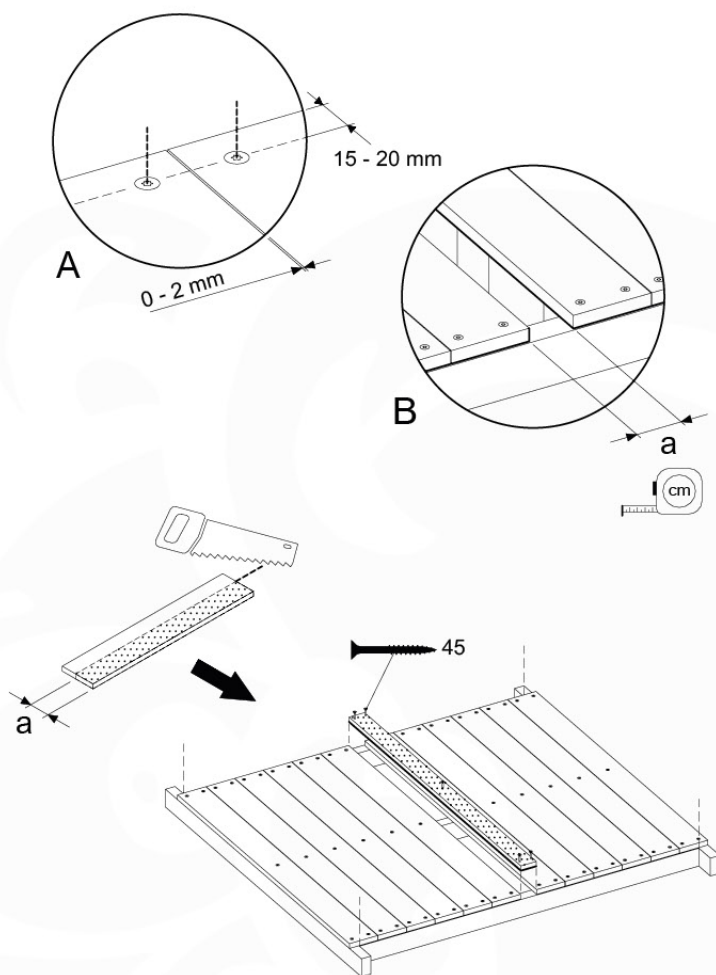

FD05

03-1

Foundation Plan - P07 - 27-11-2020 - v3

03-2

Foundation Plan - P06 - 27-11-2020 - v3

04 Base Tower

BT10

	PartNo	PartName	QTY.
Hardware Pack	001_406	Stealth Screw 8x45	10
	002_220	Gap Point Screw T25 - 5x45	118
	002_223	Gap Point Screw T25 - 5x80	20
Other	007_001	Ground-anchor	2
Hardware Pack	022_31x	bpc-base version 3	8
	022_84x	bpc cover	8
Timber	A220	Post 70x70 L2200	2
	A240	Post 70x70 L2400	2
	C114	Beam 1140 mm	5
	D100	Board 1000 mm	11-14
	D114	Board 1140 mm	12

Base Tower NL - P05 - BT10 - 30-11-2020 - v3.0

04-1

Base Tower NL - P13 - BT10 - 30-11-2020 - v3.0

04-2

04-3

04-4

05 Balustrade (2x)

BL04

	PartNo	PartName	QTY.
Hardware Pack	002_220	Gap Point Screw T25 - 5x45	24
	002_223	Gap Point Screw T25 - 5x80	4
Timber	C114	Beam 1140 mm	1
	D65	Board 650 mm	6

Balustrade 120 - P03 T - 30-11-2020 - v1.0