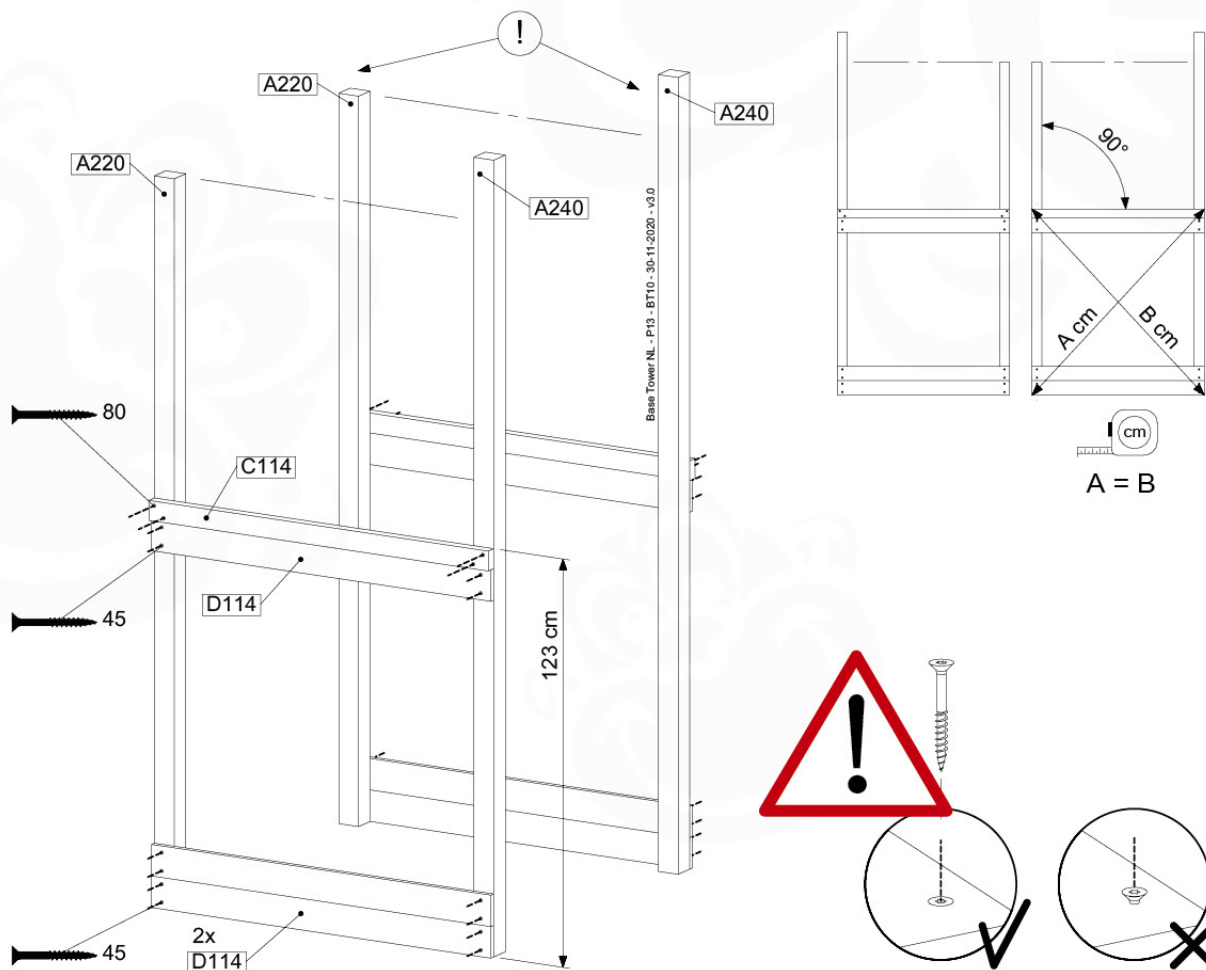

04-1

Base Tower NL - P13 - BT10 - 30-11-2020 - v3.0