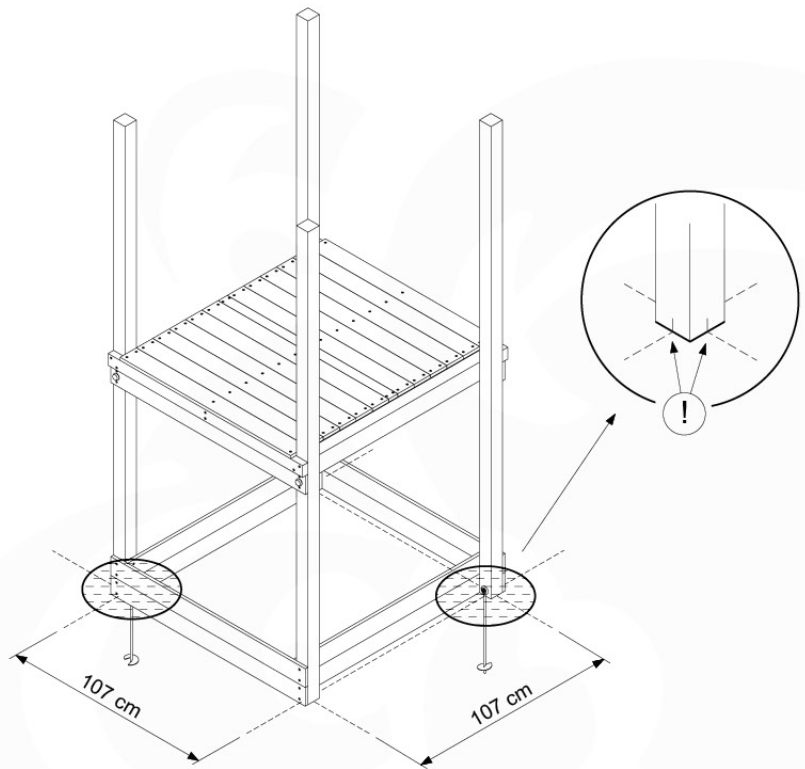

FD05

03-1

Foundation Plan - P07 - 27-11-2020 - v3

03-2

Foundation Plan - P06 - 27-11-2020 - v3

04 Base Tower

BT10

	PartNo	PartName	QTY.
Hardware Pack	001_406	Stealth Screw 8x45	10
	002_220	Gap Point Screw T25 - 5x45	118
	002_223	Gap Point Screw T25 - 5x80	20
Other	007_001	Ground-anchor	2
Hardware Pack	022_31x	bpc-base version 3	8
	022_84x	bpc cover	8
Timber	A220	Post 70x70 L2200	2
	A240	Post 70x70 L2400	2
	C114	Beam 1140 mm	5
	D100	Board 1000 mm	11-14
	D114	Board 1140 mm	12