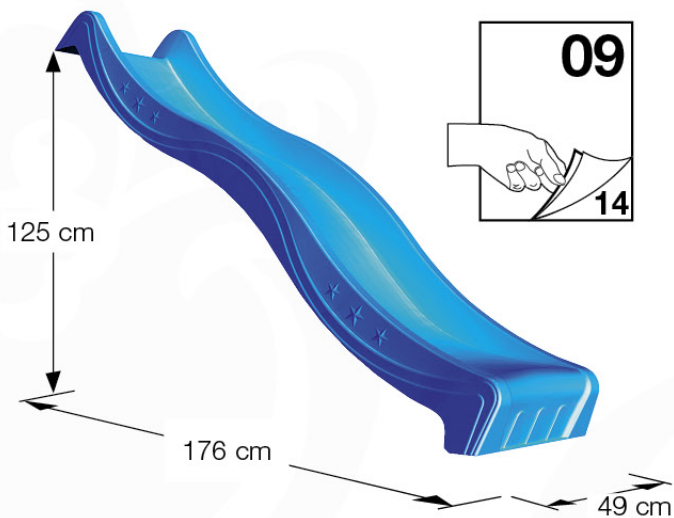

08 Add-on

Wavy Star Slide XL

- 324_100 Yellow
- 324_200 Blue
- 324_300 Green
- 324_400 Red
- 324_500 Fuchsia
- 324_600 Dark Green