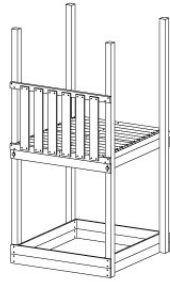

05-1

06 Balustrade

BL03