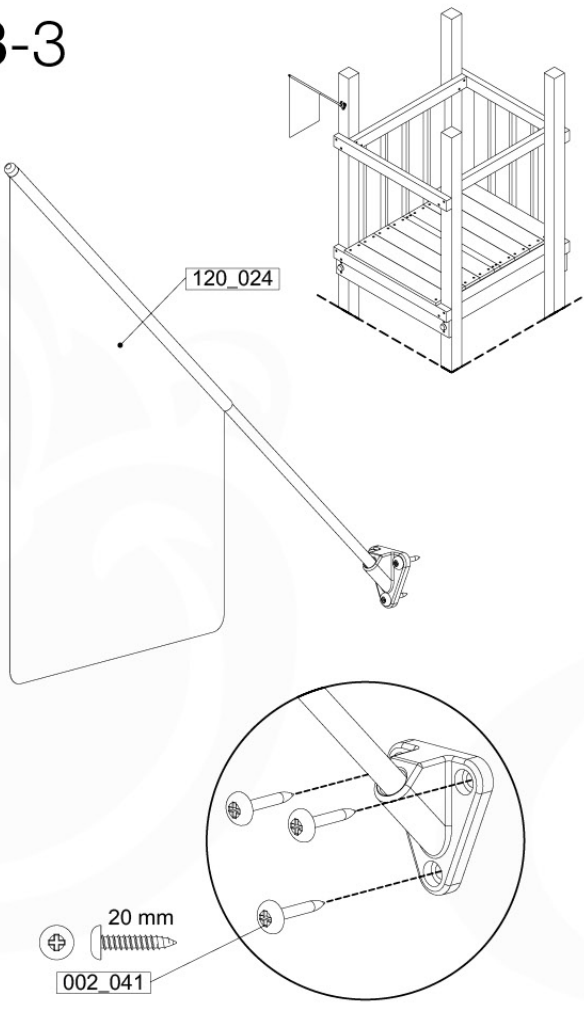

GA05

Parts:
Hardware Package Tower

Ground Anchors 120 - P02 - 27-11-2020 - v1

12-1

12-2

13 Accessories

AC01

	PartNo	PartName	QTY.
Hardware Pack	001_406	Stealth Screw 8x45	1
	002_041	Dome head screw 4.5 x 20 mm	3
	002_042	Dome head screw 3.5 x 13mm	4
	002_219	Gap Point Screw T25 - 5x30	2
	022_84x	bpc cover	1
Other	022_300	Steering Wheel	1
	022_800	Rail P/T 105	1
	022_910	Sandpad	1
	103_901	Logo ID Plate	1
	104_107	Tool Set Climbing Units	1
	120_024	Tower Flag	1
	122_302	Telescope	1

Accessory ref. - P02 - 18-11-2020 - v3

13-1

13-2

Accessory ref. - P03 - 18-11-2020 - v3

13-3

13-4

Accessory set - P04 - 18-11-2020 - v3

13-5