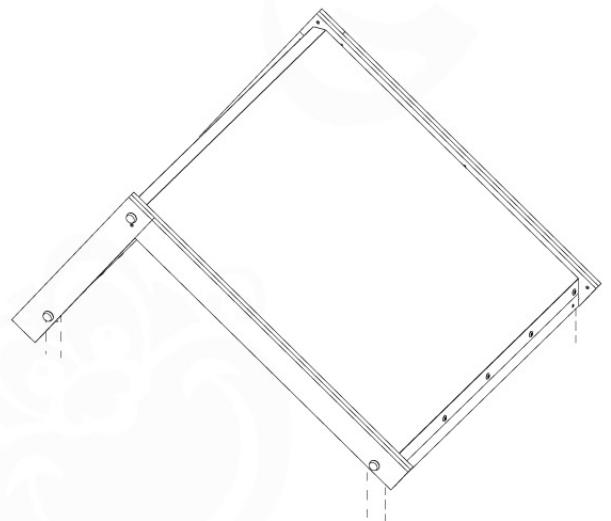

Roof Home 120 - P02 - P02 - 1-12-2020 - v1.0