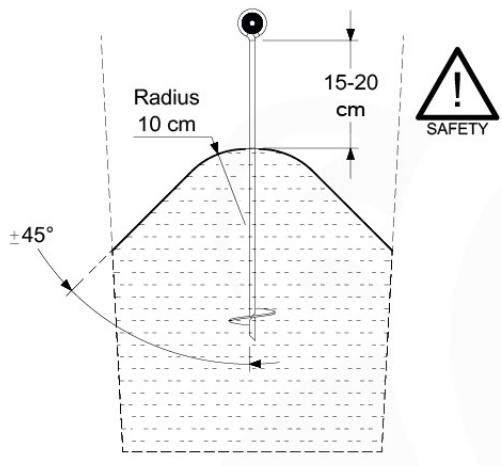

GA05

Parts:
Hardware Package Tower

Ground Anchors 120 - P02 - 27-11-2020 - v1

12-1

12-2

13 Accessories

AC01

	PartNo	PartName	QTY.
Hardware Pack	001_406	Stealth Screw 8x45	1
	002_041	Dome head screw 4.5 x 20 mm	3
	002_042	Dome head screw 3.5 x 13mm	4
	002_219	Gap Point Screw T25 - 5x30	2
	022_84x	bpc cover	1
Other	022_300	Steering Wheel	1
	022_800	Rail P/T 105	1
	022_910	Sandpad	1
	103_901	Logo ID Plate	1
	104_107	Tool Set Climbing Units	1
	120_024	Tower Flag	1
	122_302	Telescope	1