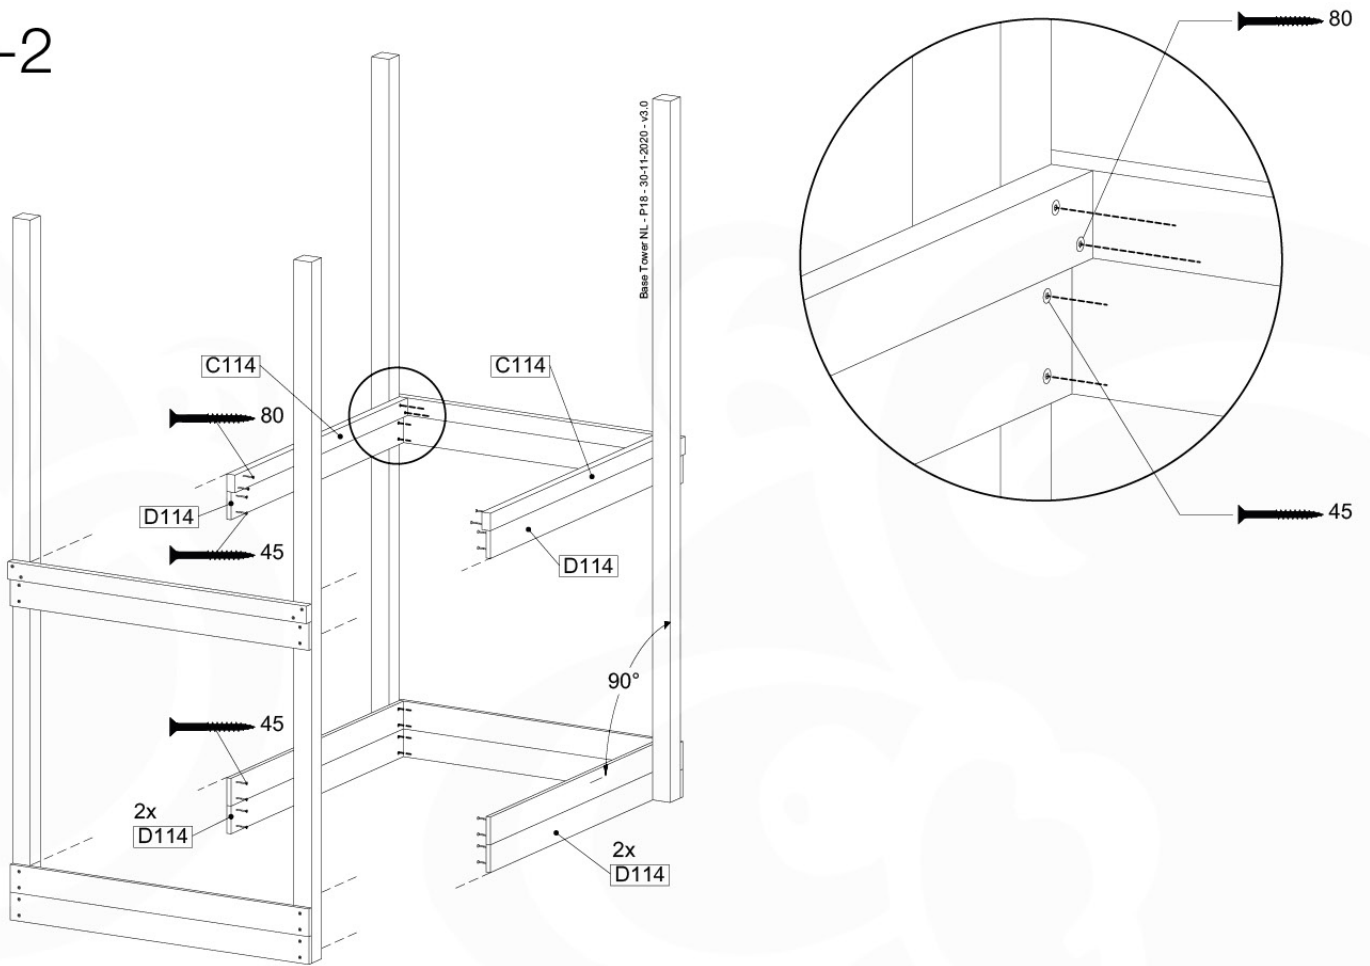

FD05

03-1

Foundation Plan - P07 - 27-11-2020 - v3

03-2

Foundation Plan - P06 - 27-11-2020 - v3

04 Base Tower

BT10

	PartNo	PartName	QTY.
Hardware Pack	001_406	Stealth Screw 8x45	10
	002_220	Gap Point Screw T25 - 5x45	118
	002_223	Gap Point Screw T25 - 5x80	20
Other	007_001	Ground-anchor	2
Hardware Pack	022_31x	bpc-base version 3	8
	022_84x	bpc cover	8
Timber	A220	Post 70x70 L2200	2
	A240	Post 70x70 L2400	2
	C114	Beam 1140 mm	5
	D100	Board 1000 mm	11-14
	D114	Board 1140 mm	12

Base Tower NL - P05 - BT10 - 30-11-2020 - v3.0

04-1

Base Tower NL - P13 - BT10 - 30-11-2020 - v3.0

04-2

04-3

04-4

05 Balustrade (2x)

BL04

	PartNo	PartName	QTY.
Hardware Pack	002_220	Gap Point Screw T25 - 5x45	24
	002_223	Gap Point Screw T25 - 5x80	4
Timber	C114	Beam 1140 mm	1
	D65	Board 650 mm	6

Balustrade 120 - P03 T - 30-11-2020 - v1.0

05-1

06 Balustrade

BL03

	PartNo	PartName	QTY.
Hardware Pack	002_220	Gap Point Screw T25 - 5x45	24
	002_223	Gap Point Screw T25 - 5x80	4
Timber	C114	Beam 1140 mm	1
	D65	Board 650 mm	6

Balustrade 120 - P02 U - 30-11-2020 - v1.0