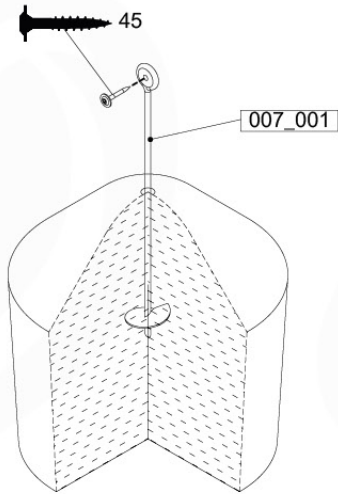

12

+

12

1-Swing frame / 2-Swing frame
457_101
457_102

+

12

1-Climb frame / 2-Climb frame
457_105
457_106

12 Ground Anchors

GA05

Parts:
Hardware Package Tower

Ground Anchors 120 - P02 - 27-11-2020 - v1

12-1

12-2

13 Accessories

AC01

	PartNo	PartName	QTY.
Hardware Pack	001_406	Stealth Screw 8x45	1
	002_041	Dome head screw 4.5 x 20 mm	3
	002_042	Dome head screw 3.5 x 13mm	4
	002_219	Gap Point Screw T25 - 5x30	2
	022_84x	bpc cover	1
Other	022_300	Steering Wheel	1
	022_800	Rail P/T 105	1
	022_910	Sandpad	1
	103_901	Logo ID Plate	1
	104_107	Tool Set Climbing Units	1
	120_024	Tower Flag	1
	122_302	Telescope	1