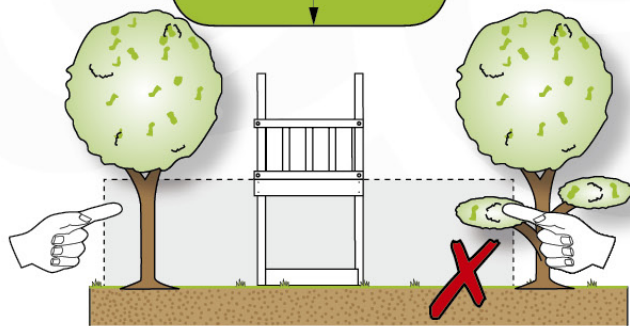

02 Safe Playground

02-1

02-2

02-3

02-4

02-5