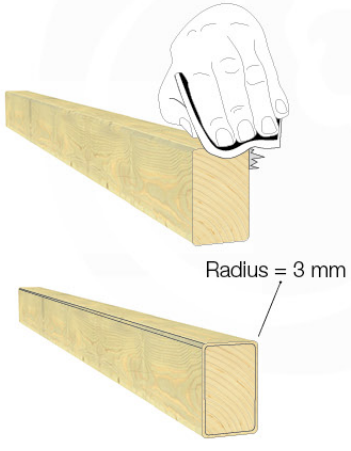

13-5

1x
022_910