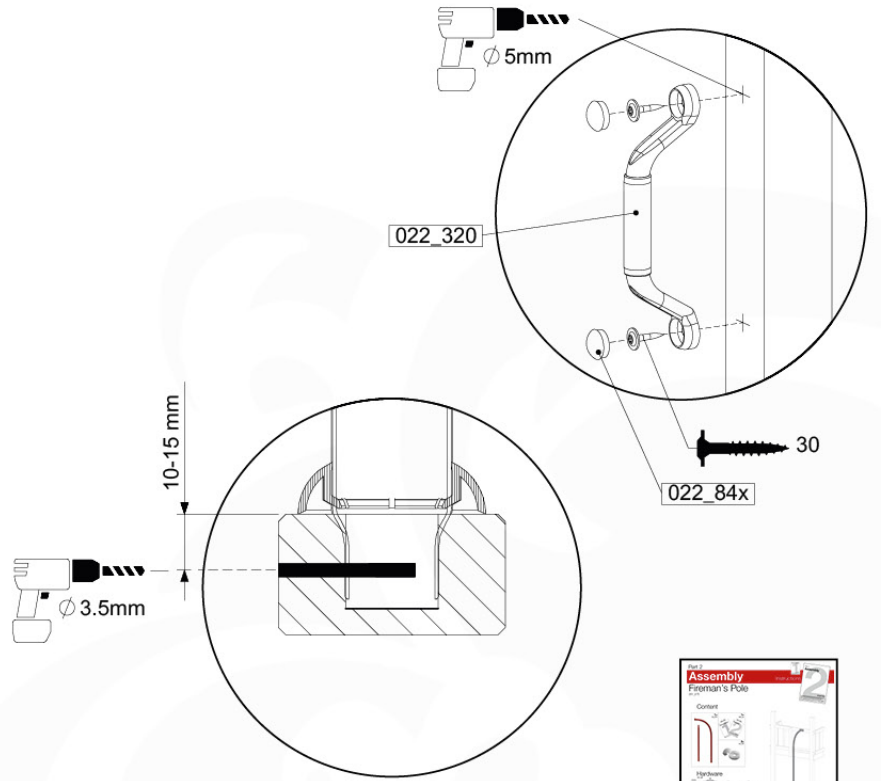

09-8

10 Firemans Pole & Ladder

FP14

	PartNo	PartName	QTY.
Hardware Pack(s)	001_103	M8 Washer Head Screw 40mm	2
	002_220	Gap Point Screw T25 - 5x45	10
	002_223	Gap Point Screw T25 - 5x80	8
	003_010	M8 spring lock washer	2
	003_040	M8 Washer	2
	004_052	M8 Drive-in Nut 30mm	2
	004_054	M8 Drive-in Nut 45mm	2
Other	005_03x	Ladder Rung Y/B/G/R	3
Hardware Pack(s)	022_31x	bpc-base version 3	2
	022_84x	bpc cover	2
Other	022_835	Rung Cap	6
	102_915	Fireman's Pole	1
	120_102	Handgrip set (complete 2x)	1
Timber	C114	Beam 1140 mm	1
	C186	Beam 1860 mm	1

SlideFP 120 x Ladder - P31 FFR125 - 30-11-2020 - v1.0

10-1

SlideFP 120 x Ladder - P06 125 - 30-11-2020 - v1.0

10-2

10-3

10-4

➔ Fireman's Pole (201_275)
040_335 Part 2

11 Swing Frame / Climb Frame

GA05

Parts:
Hardware Package Tower

Ground Anchors 120 - P02 - 27-11-2020 - v1

12-1

12-2

13 Accessories

AC01

	PartNo	PartName	QTY.
Hardware Pack	001_406	Stealth Screw 8x45	1
	002_041	Dome head screw 4.5 x 20 mm	3
	002_042	Dome head screw 3.5 x 13mm	4
	002_219	Gap Point Screw T25 - 5x30	2
	022_84x	bpc cover	1
Other	022_300	Steering Wheel	1
	022_800	Rail P/T 105	1
	022_910	Sandpad	1
	103_901	Logo ID Plate	1
	104_107	Tool Set Climbing Units	1
	120_024	Tower Flag	1
	122_302	Telescope	1