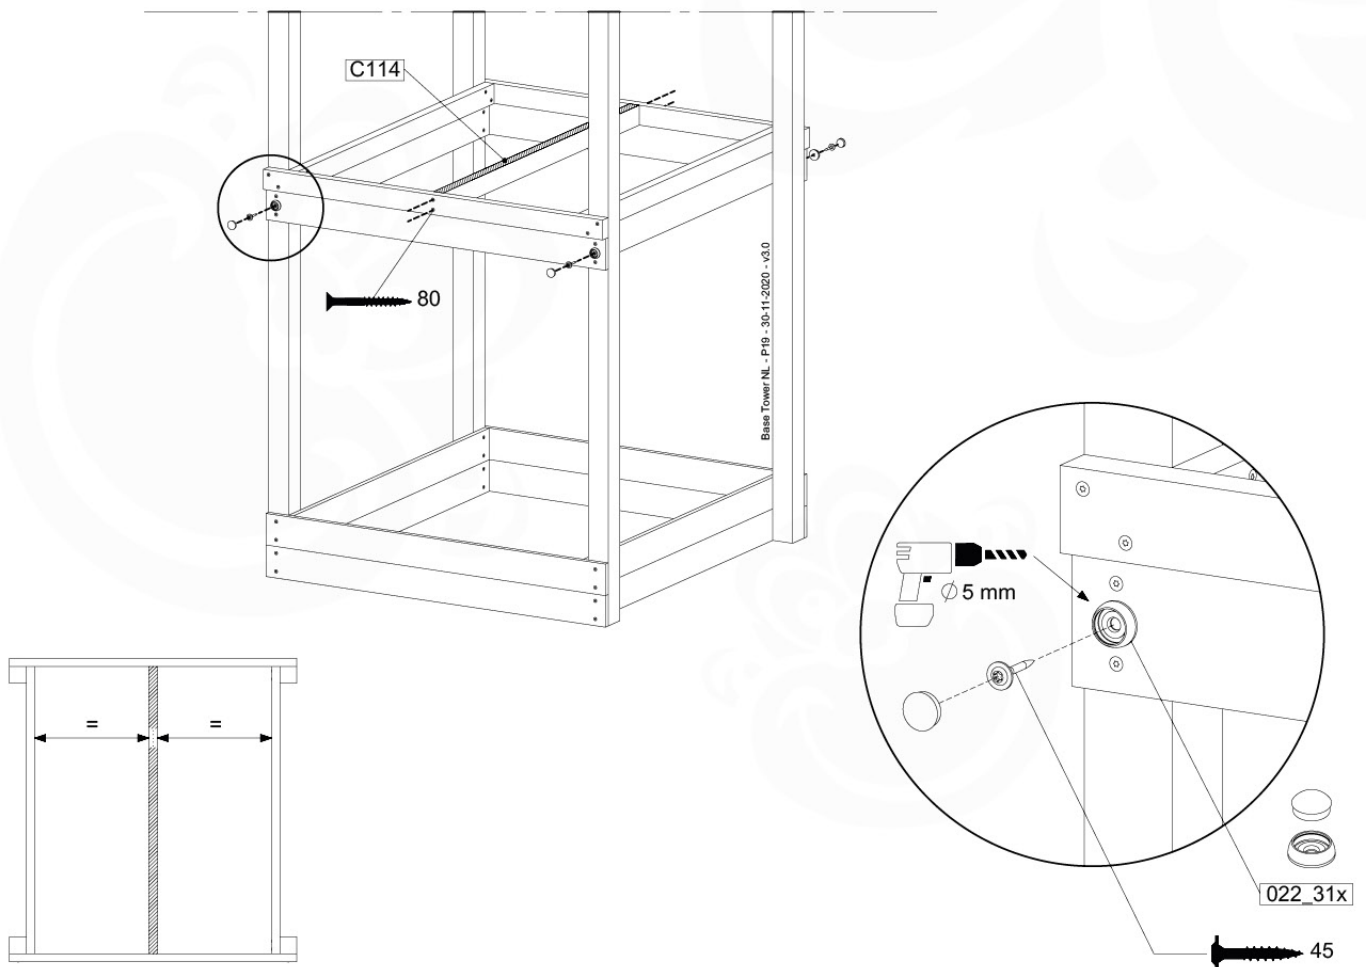

FD05

03-1

Foundation Plan - P07 - 27-11-2020 - v3

03-2

Foundation Plan - P06 - 27-11-2020 - v3

04 Base Tower

BT10

	PartNo	PartName	QTY.
Hardware Pack	001_406	Stealth Screw 8x45	10
	002_220	Gap Point Screw T25 - 5x45	118
	002_223	Gap Point Screw T25 - 5x80	20
Other	007_001	Ground-anchor	2
Hardware Pack	022_31x	bpc-base version 3	8
	022_84x	bpc cover	8
Timber	A220	Post 70x70 L2200	2
	A240	Post 70x70 L2400	2
	C114	Beam 1140 mm	5
	D100	Board 1000 mm	11-14
	D114	Board 1140 mm	12

Base Tower NL - P05 - BT10 - 30-11-2020 - v3.0

04-1

Base Tower NL - P13 - BT10 - 30-11-2020 - v3.0

04-2

04-3

04-4

05 Balustrade (2x)

BL04

	PartNo	PartName	QTY.
Hardware Pack	002_220	Gap Point Screw T25 - 5x45	24
	002_223	Gap Point Screw T25 - 5x80	4
Timber	C114	Beam 1140 mm	1
	D65	Board 650 mm	6

Balustrade 120 - P03 T - 30-11-2020 - v1.0