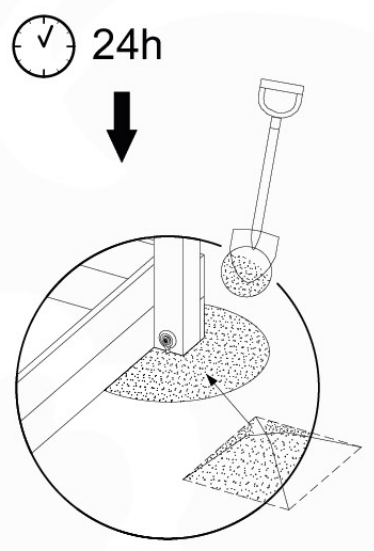

GA05

Parts:
Hardware Package Tower

Ground Anchors 120 - P02 - 27-11-2020 - v1

12-1

12-2

13 Accessories

AC01

	PartNo	PartName	QTY.
Hardware Pack	001_406	Stealth Screw 8x45	1
	002_041	Dome head screw 4.5 x 20 mm	3
	002_042	Dome head screw 3.5 x 13mm	4
	002_219	Gap Point Screw T25 - 5x30	2
	022_84x	bpc cover	1
Other	022_300	Steering Wheel	1
	022_800	Rail P/T 105	1
	022_910	Sandpad	1
	103_901	Logo ID Plate	1
	104_107	Tool Set Climbing Units	1
	120_024	Tower Flag	1
	122_302	Telescope	1