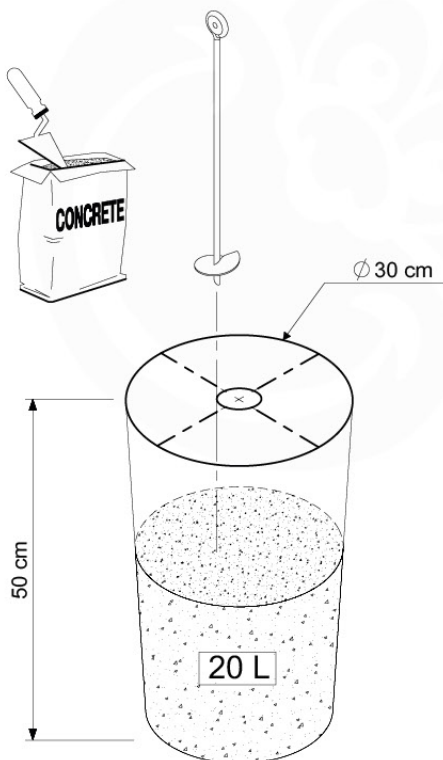

FD05

03-1

Foundation Plan - P07 - 27-11-2020 - v3

03-2

Foundation Plan - P06 - 27-11-2020 - v3

04 Base Tower

BT10

	PartNo	PartName	QTY.
Hardware Pack	001_406	Stealth Screw 8x45	10
	002_220	Gap Point Screw T25 - 5x45	118
	002_223	Gap Point Screw T25 - 5x80	20
Other	007_001	Ground-anchor	2
Hardware Pack	022_31x	bpc-base version 3	8
	022_84x	bpc cover	8
Timber	A220	Post 70x70 L2200	2
	A240	Post 70x70 L2400	2
	C114	Beam 1140 mm	5
	D100	Board 1000 mm	11-14
	D114	Board 1140 mm	12