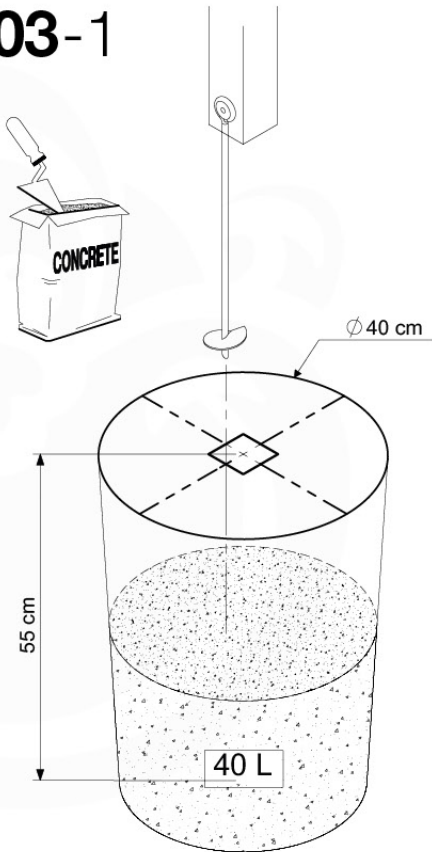

FD05

03-1

Foundation Plan - P07 - 27-11-2020 - v3

03-2

Foundation Plan - P06 - 27-11-2020 - v3

04 Base Tower

BT10

	PartNo	PartName	QTY.
Hardware Pack	001_406	Stealth Screw 8x45	10
	002_220	Gap Point Screw T25 - 5x45	118
	002_223	Gap Point Screw T25 - 5x80	20
Other	007_001	Ground-anchor	2
Hardware Pack	022_31x	bpc-base version 3	8
	022_84x	bpc cover	8
Timber	A220	Post 70x70 L2200	2
	A240	Post 70x70 L2400	2
	C114	Beam 1140 mm	5
	D100	Board 1000 mm	11-14
	D114	Board 1140 mm	12