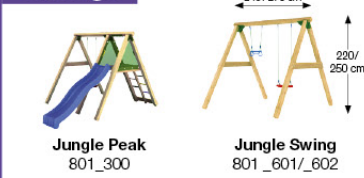

Convert 120 for OLmodules - P05 THOME - 30-11-2020 - v1.0

15-1

Convert 120 for OLmodules - P08 T - 30-11-2020 - v1.0

Playtowers

Playhouses

Modules

Links

Swings